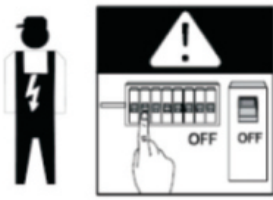

220-240V~
50Hz

IP20

Oneon Trimless 70 DL White Fixed	107493
Oneon Trimless 70 DL Black Fixed	107494
Oneon Trimless 70 DL 2 White Fixed	107495
Oneon Trimless 70 DL 2 Black Fixed	107496

1.

3.

2.

4.

5.