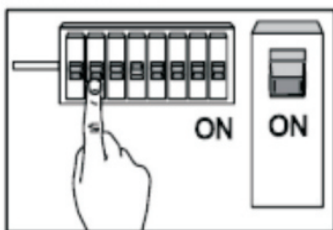

220-240V~
50Hz

IP20

Oneon Trimless 70 DL White Fixed	107493
Oneon Trimless 70 DL Black Fixed	107494
Oneon Trimless 70 DL 2 White Fixed	107495
Oneon Trimless 70 DL 2 Black Fixed	107496

1.

3.

2.

4.

5.