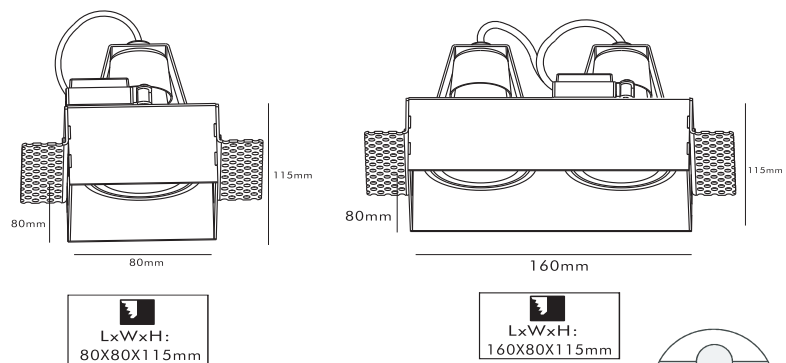

220-240V~
50Hz

IP20

Oneon Trimless 70 DL White Fixed	107493
Oneon Trimless 70 DL Black Fixed	107494
Oneon Trimless 70 DL 2 White Fixed	107495
Oneon Trimless 70 DL 2 Black Fixed	107496

1.

3.

2.

4.

5.

Overall Sizes:

LxWxH:
80X80X115mm

LxWxH:
160X80X115mm

Excl. bulb and transformer