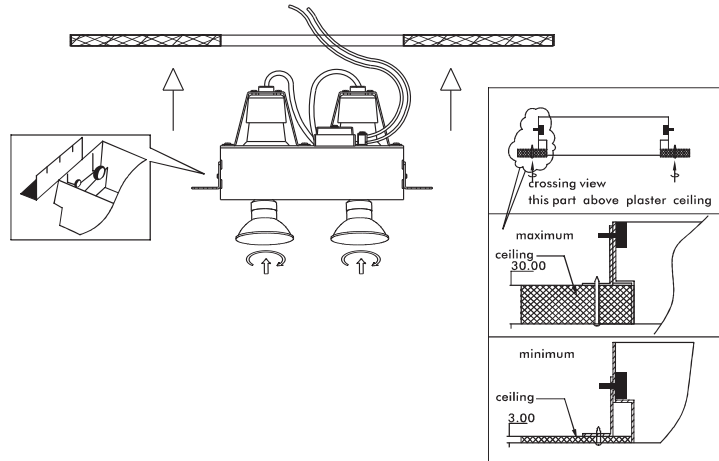

220-240V~
50Hz

IP20

Oneon Trimless 70 DL White Fixed	107493
Oneon Trimless 70 DL Black Fixed	107494
Oneon Trimless 70 DL 2 White Fixed	107495
Oneon Trimless 70 DL 2 Black Fixed	107496

1.

3.

2.

4.

5.

Overall Sizes:

LxWxH:
80X80X115mm

LxWxH:
160X80X115mm

Excl. bulb and transformer