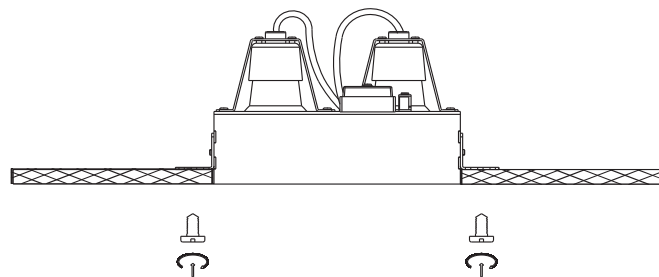

220-240V~
50Hz

IP20

Oneon Trimless 70 DL White Fixed	107493
Oneon Trimless 70 DL Black Fixed	107494
Oneon Trimless 70 DL 2 White Fixed	107495
Oneon Trimless 70 DL 2 Black Fixed	107496

1.

3.

2.

4.

5.

Overall Sizes:

LxWxH:
80X80X115mm

LxWxH:
160X80X115mm

Excl. bulb and transformer